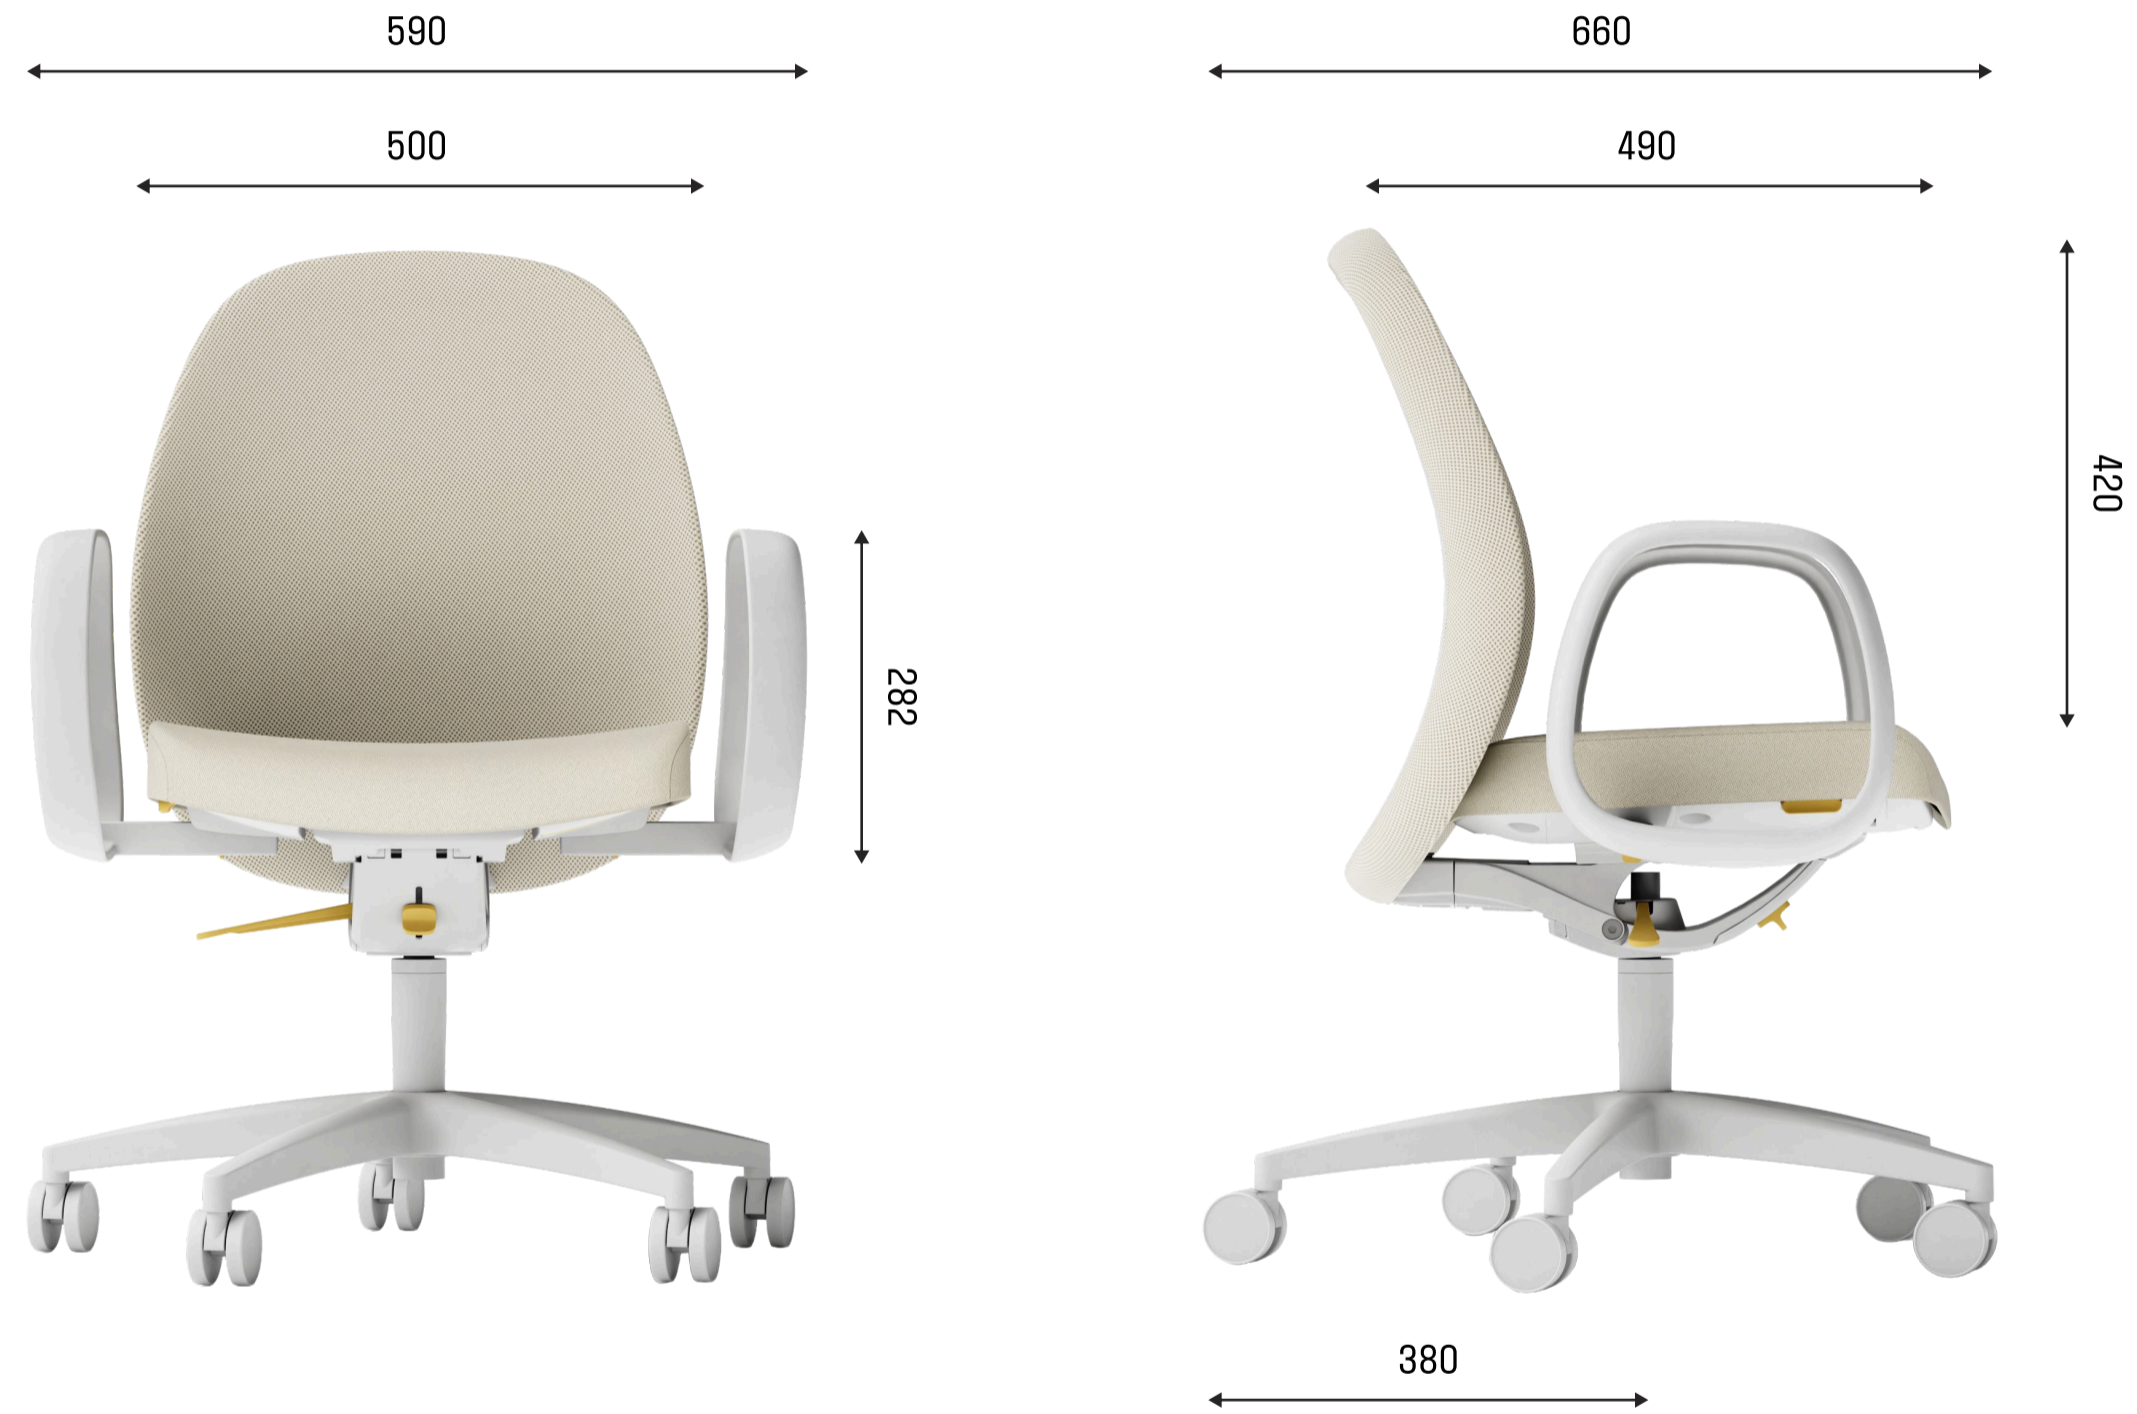

Maatvoering