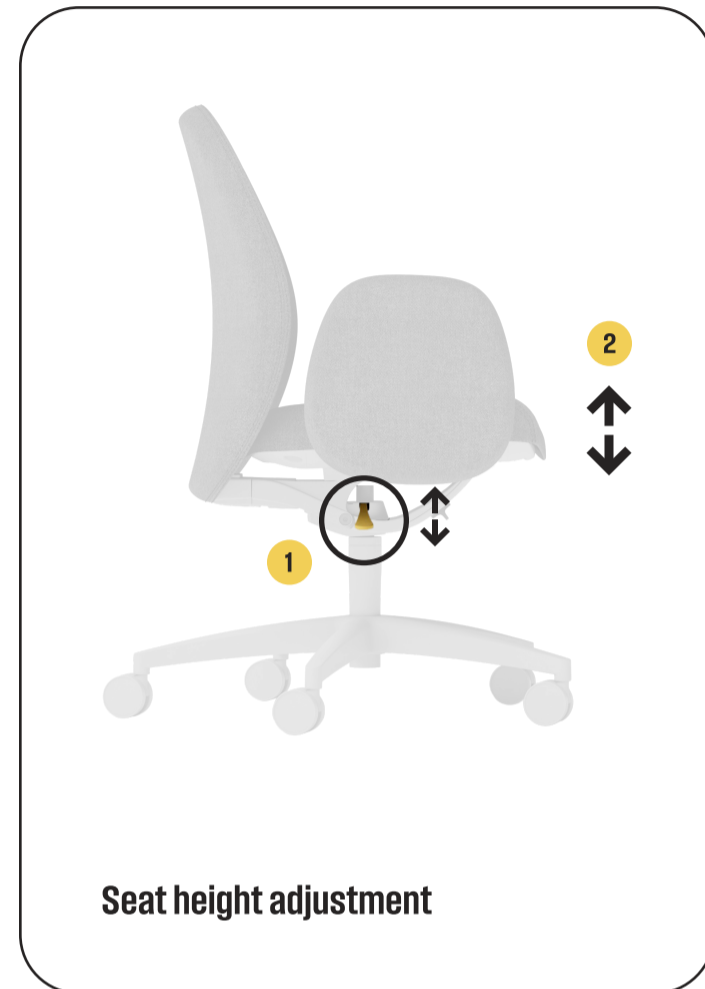

Manual

Questions?

☎ Call us

+31 (0)229 31 7001

✉ Or send an email

info@no-em.com