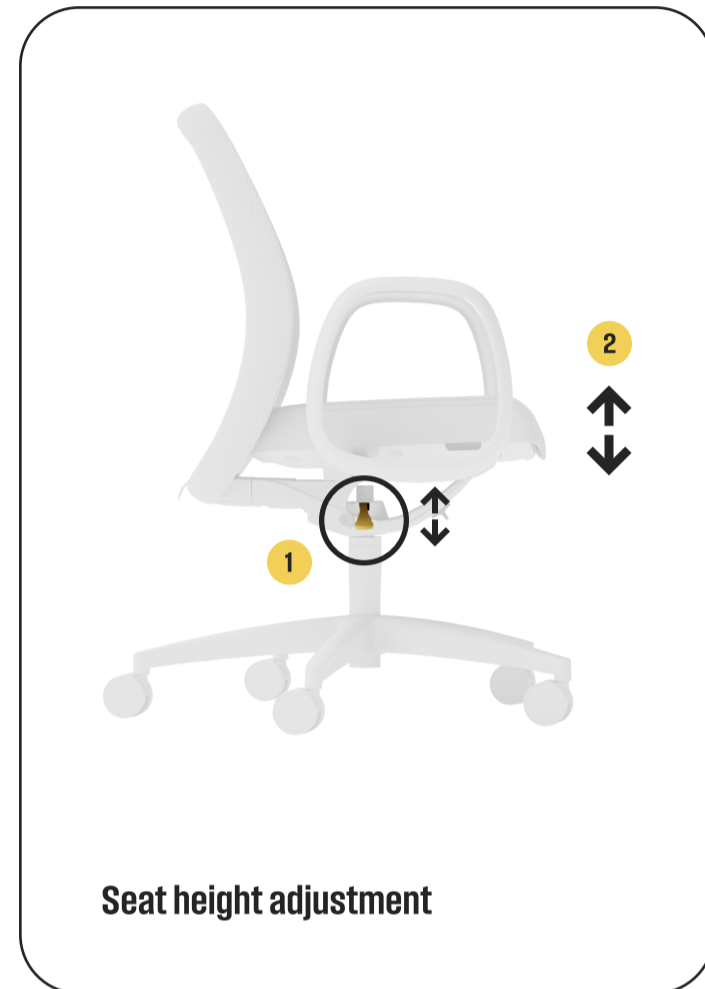

Manual

Questions?

☎ Call us

+31 (0)229 31 7001

✉ Or send an email

info@no-em.com