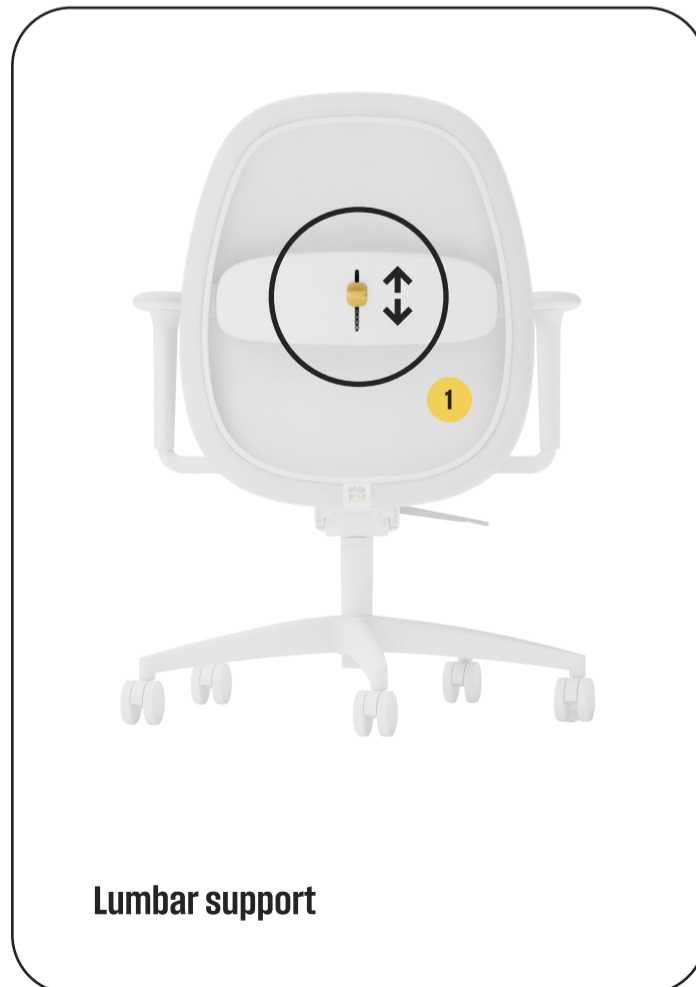

Manual

?

Questions?

☎ Call us
+31 (0)229 31 7001

✉ Or send an email
info@no-em.com