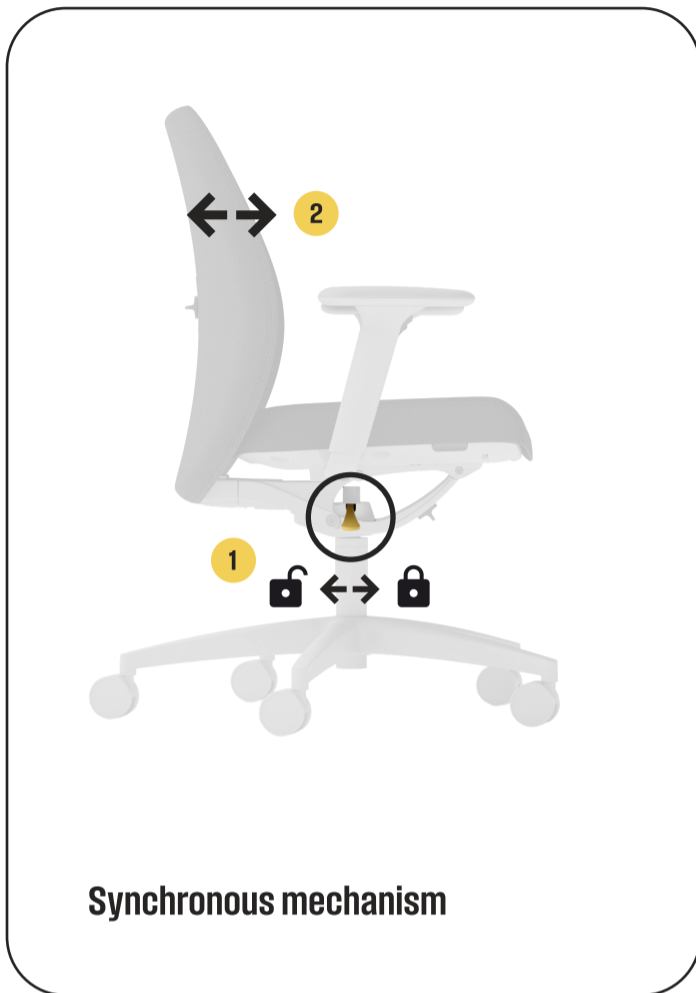

Questions?

☎ Call us
+31 (0)229 31 7001

✉ Or send an email
info@no-em.com

Manual

Seat height adjustment

Synchronous mechanism

Adjustable armrests

Seat depth adjustment