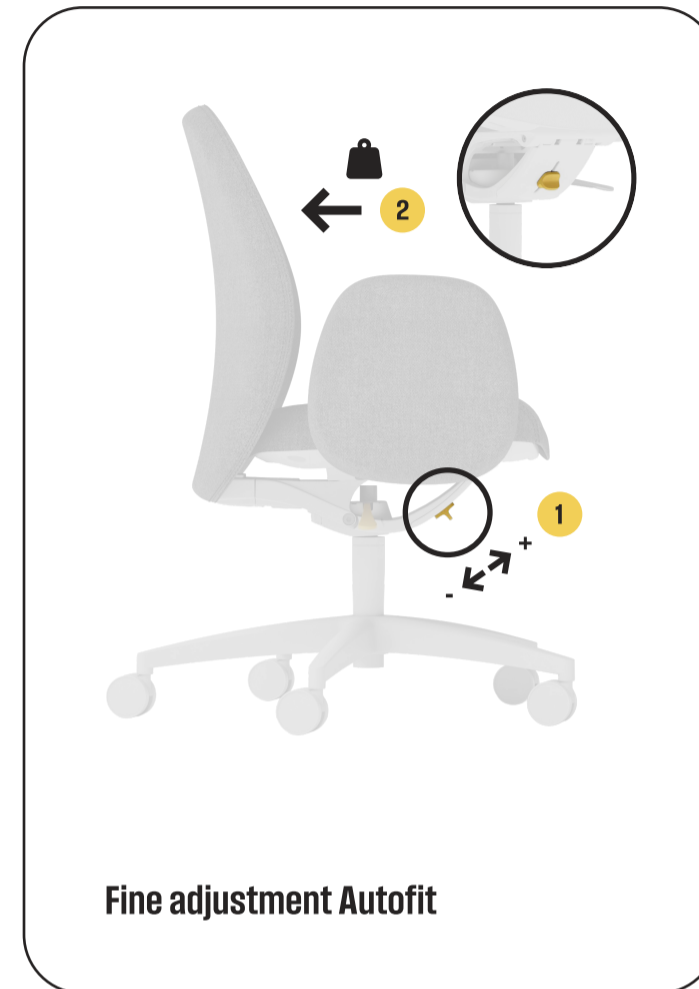

Manual

Questions?

☎ Call us

+31 (0)229 31 7001

✉ Or send an email

info@no-em.com