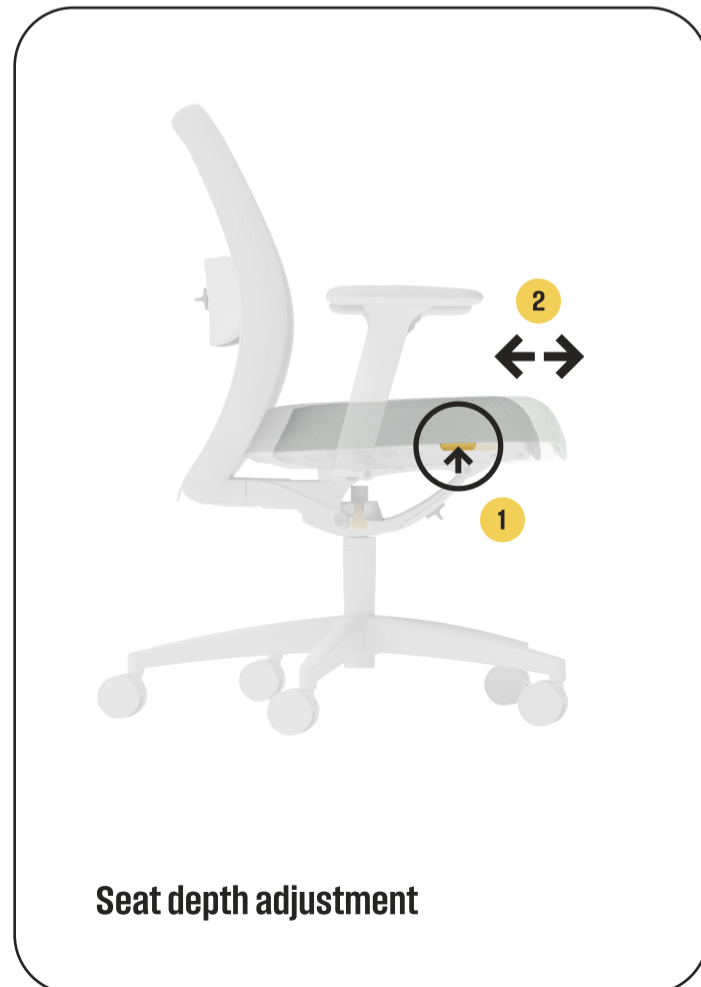

Manual

?

Questions?

☎ Call us
+31 (0)229 31 7001

✉ Or send an email
info@no-em.com