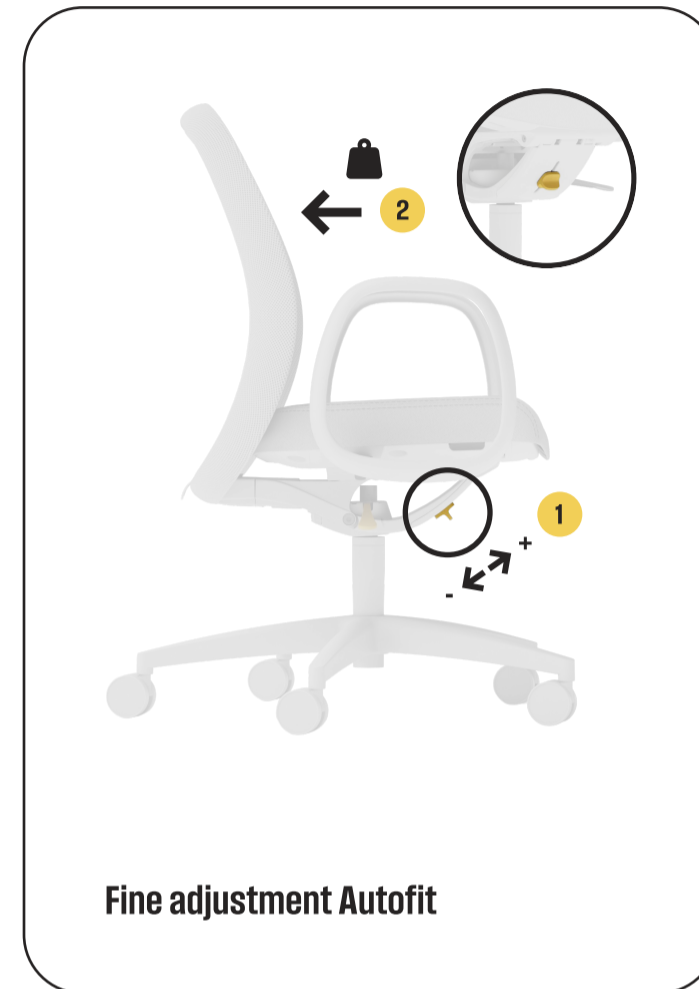

Manual

Questions?

☎ Call us

+31 (0)229 31 7001

✉ Or send an email

info@no-em.com