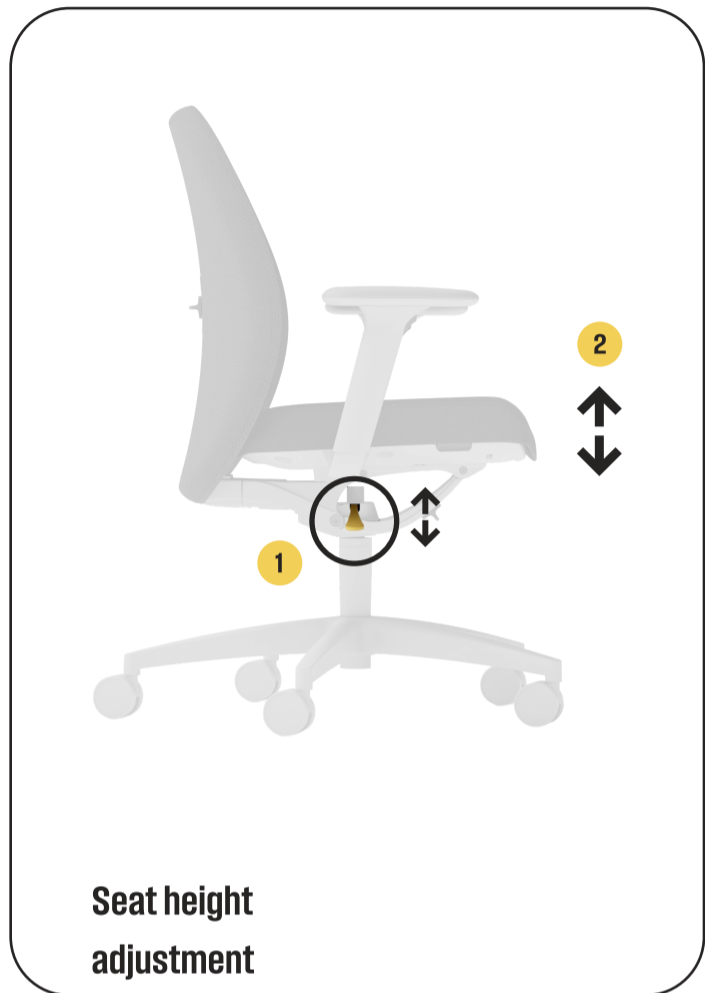

Questions?

☎ Call us
+31 (0)229 31 7001

✉ Or send an email
info@no-em.com

Manual

Seat height adjustment

Synchronous mechanism

Adjustable armrests

Seat depth adjustment