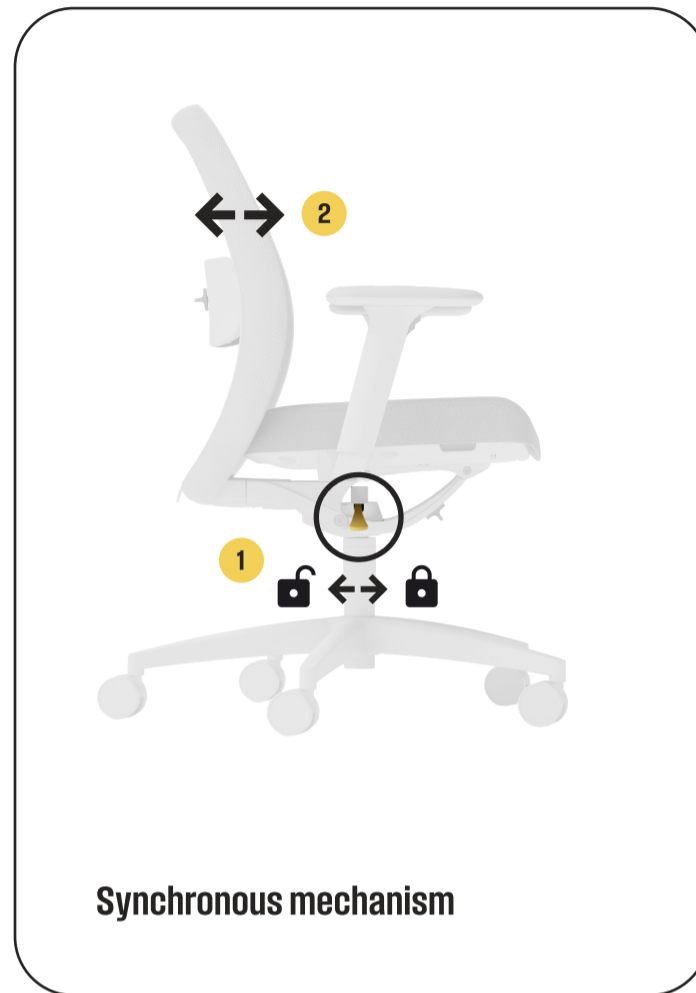

Manual

?

Questions?

☎ Call us
+31 (0)229 31 7001

✉ Or send an email
info@no-em.com