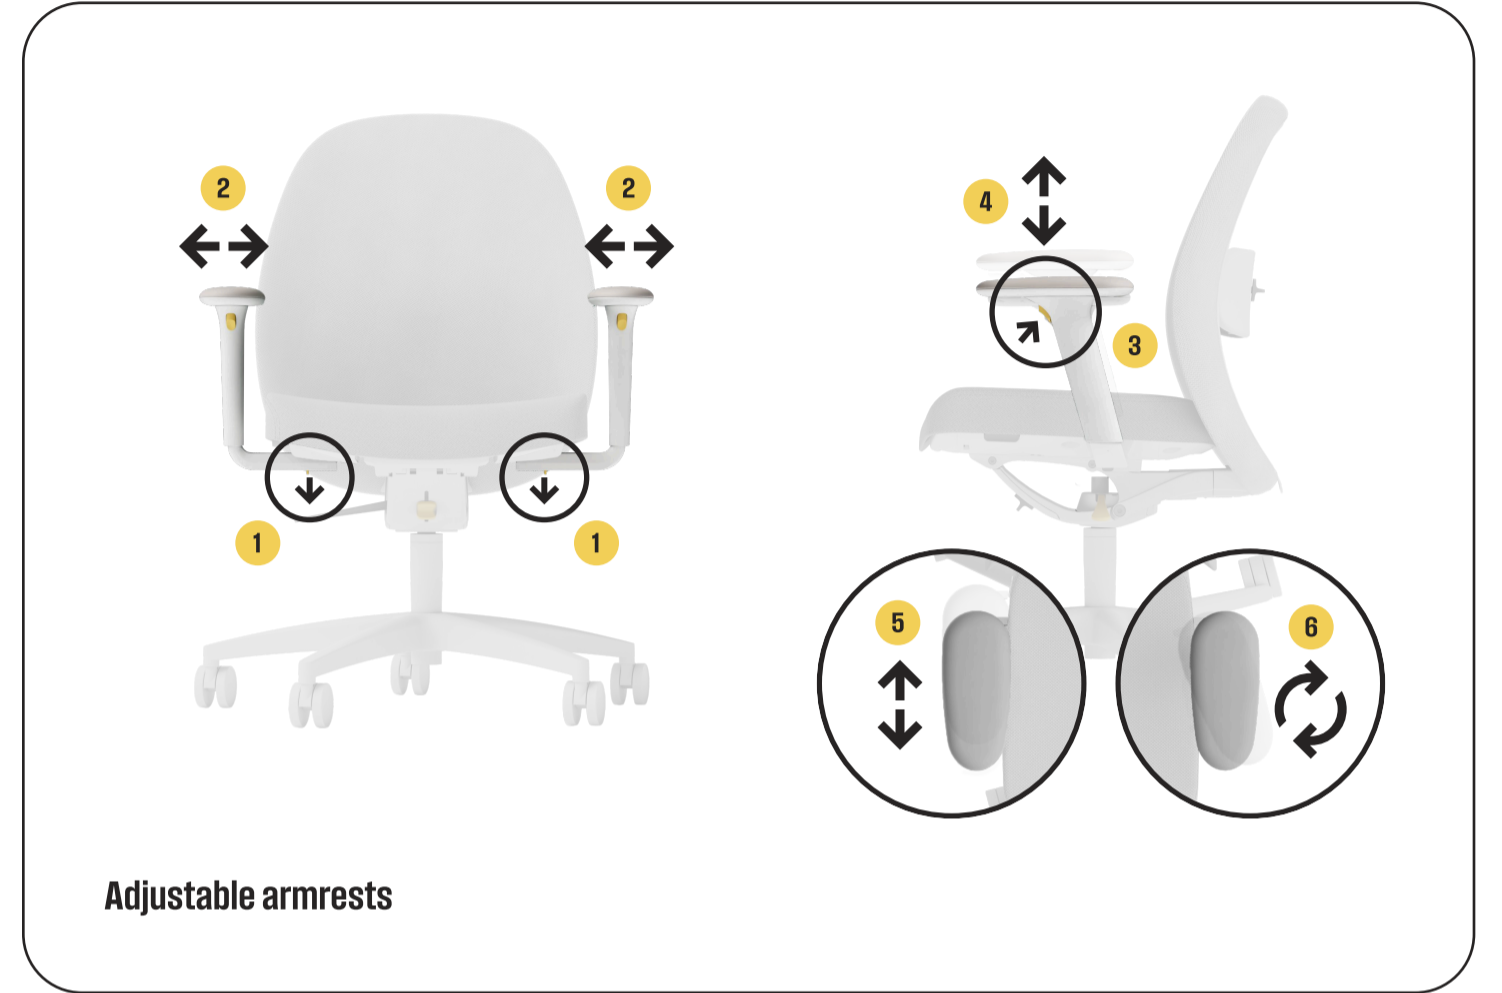

Manual

?

Questions?

☎ Call us
+31 (0)229 31 7001

✉ Or send an email
info@no-em.com