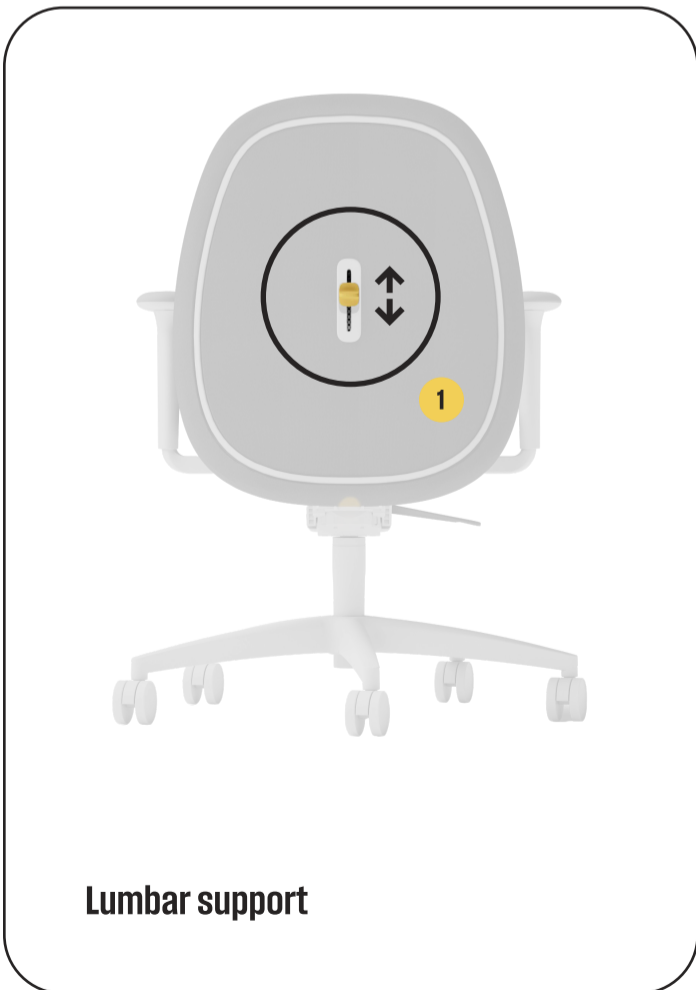

Questions?

☎ Call us
+31 (0)229 31 7001

✉ Or send an email
info@no-em.com

Manual

Seat height adjustment

Synchronous mechanism

Adjustable armrests

Seat depth adjustment