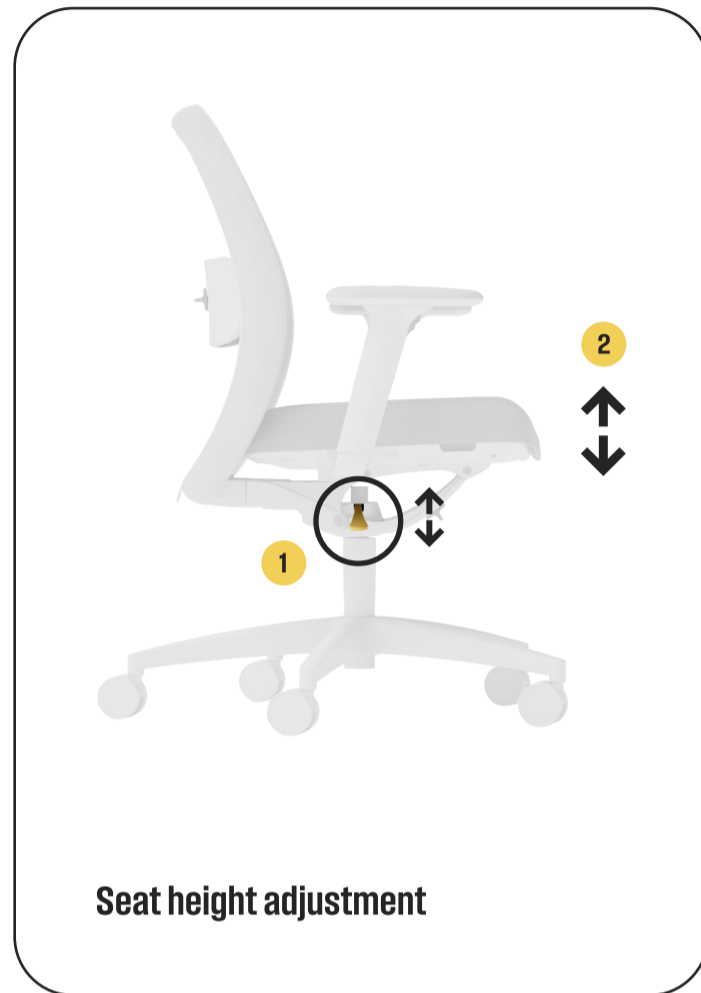

Manual

?

Questions?

☎ Call us
+31 (0)229 31 7001

✉ Or send an email
info@no-em.com