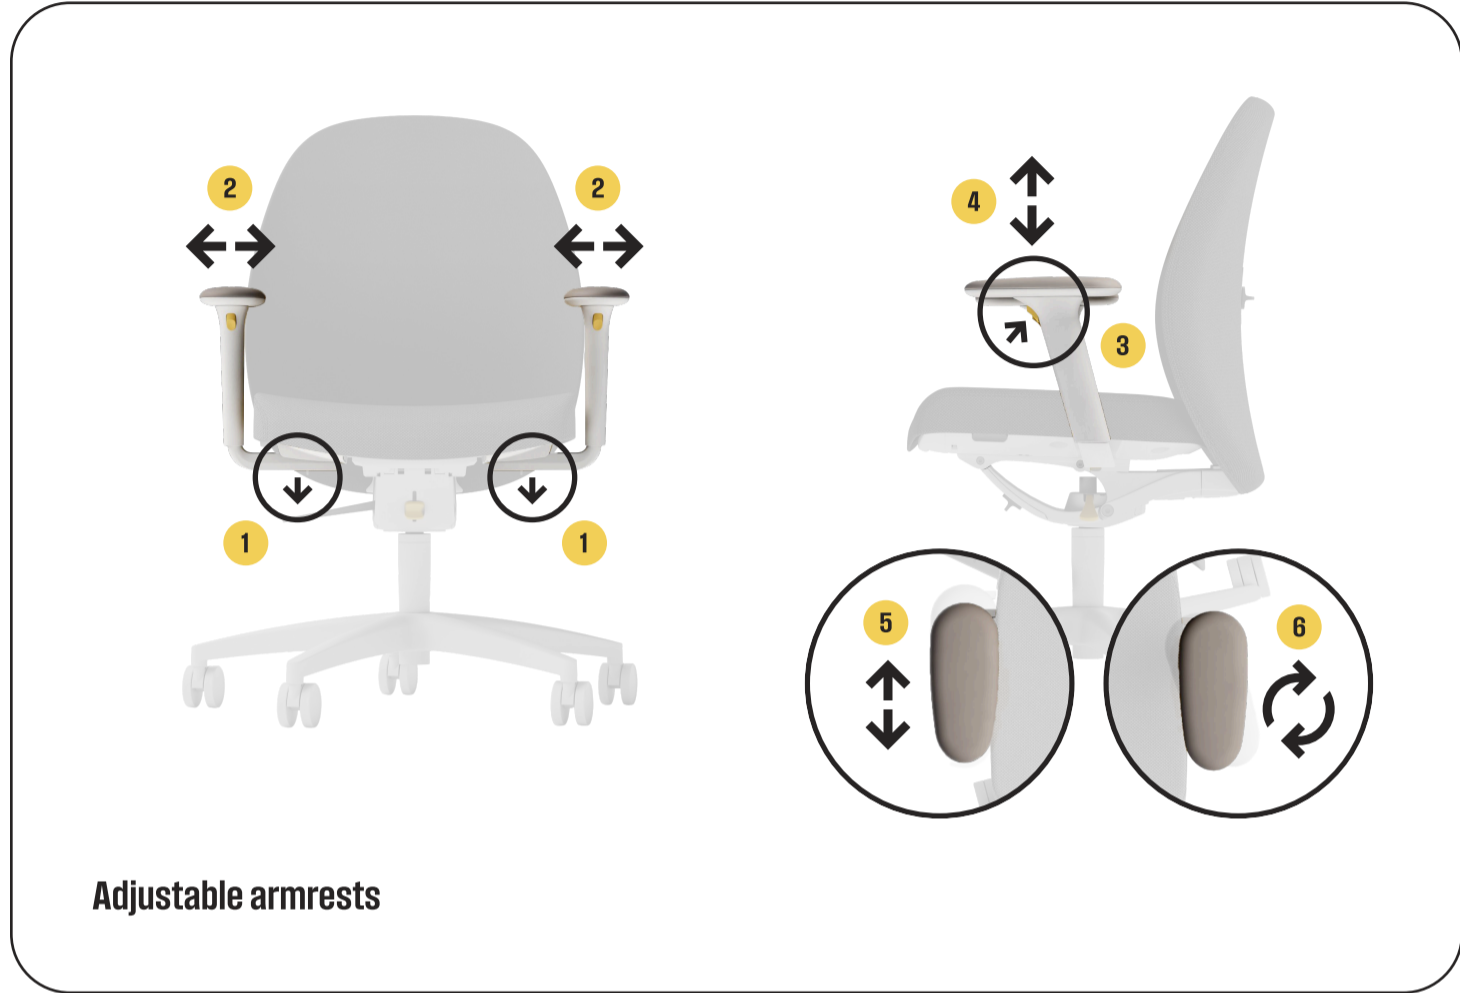

Questions?

☎ Call us
+31 (0)229 31 7001

✉ Or send an email
info@no-em.com

Manual

Seat height adjustment

Synchronous mechanism

Adjustable armrests

Seat depth adjustment