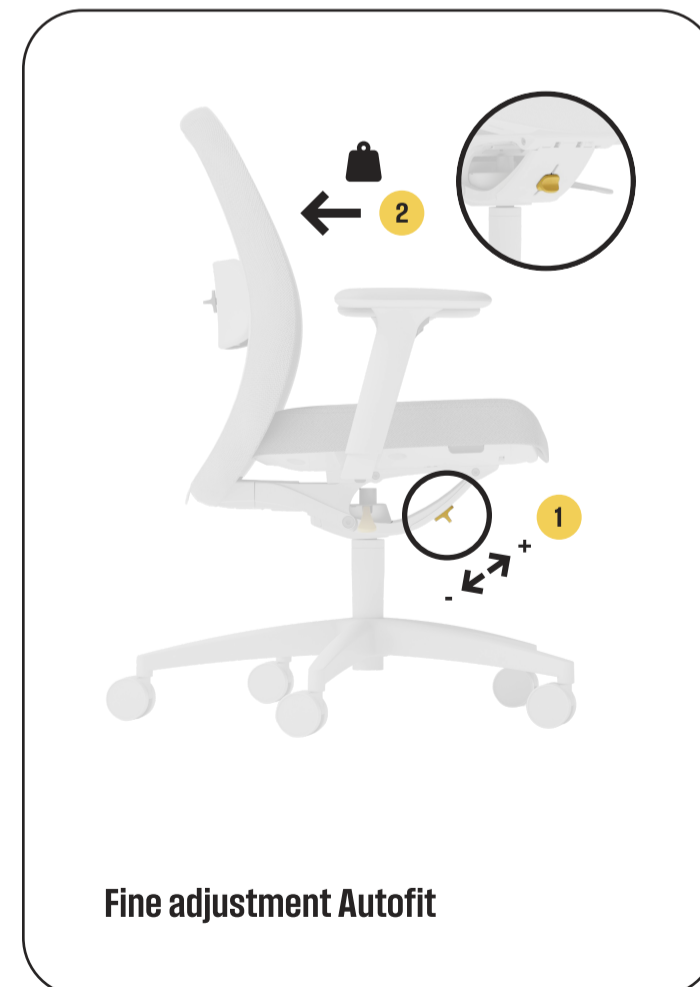

Manual

?

Questions?

☎ Call us
+31 (0)229 31 7001

✉ Or send an email
info@no-em.com