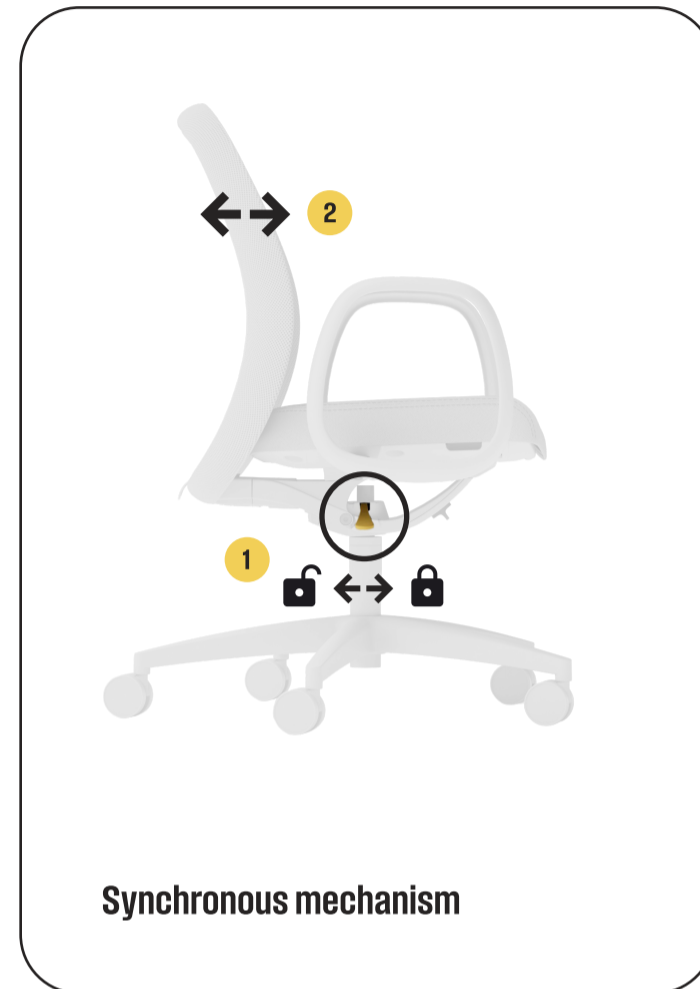

Manual

Questions?

☎ Call us

+31 (0)229 31 7001

✉ Or send an email

info@no-em.com